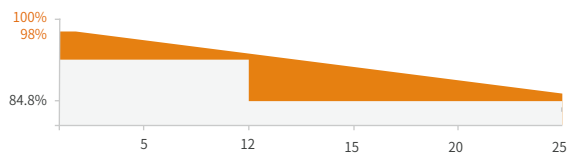

- IEC 61215 / IEC 61730 / UL 61730
- ISO 9001: 2015 质量管理体系
- ISO 14001: 2015 环境管理体系
- ISO 45001: 2018 职业健康安全管理体系

12 25